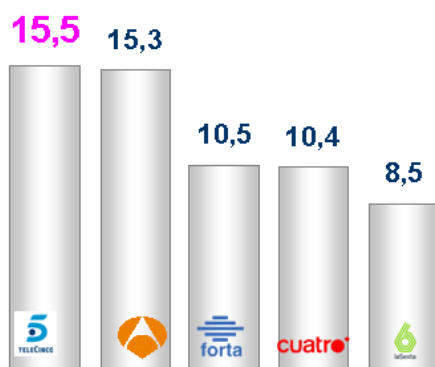

TELECINCO AUDIENCE 2009

**Total Day
Audience Share 2009**

**Prime Time
Audience Share 2009**

**Commercial Target
Total Day 2009**

**Commercial Target
Prime Time 2009**