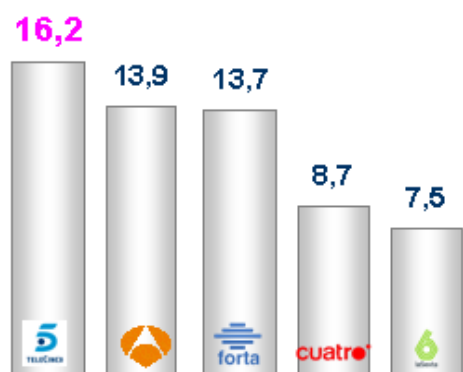

TELECINCO AUDIENCE 2009

**Total Day
Audience Share 2009**

**Prime Time
Audience Share 2009**

**Commercial Target
Total Day 2009**

**Commercial Target
Prime Time 2009**