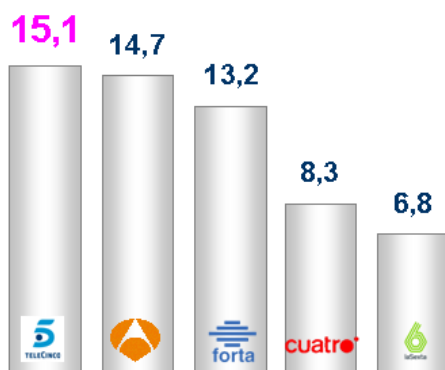

TELECINCO AUDIENCE 2009

**Total Day
Audience Share 2009**

**Prime Time
Audience Share 2009**

**Commercial Target
Total Day 2009**

**Commercial Target
Prime Time 2009**